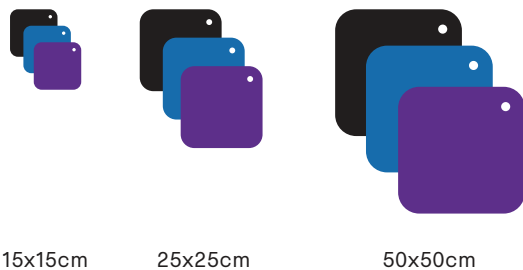

## 1. CONTAINS

- 1 x Movebag
- 15x15cm Precision Reflectors (DIFF 1-3) + Neoprene Sleeves
- 25x25cm Precision Reflectors (DIFF 1-3) + Neoprene Sleeves
- 50x50cm Precision Reflectors (DIFF 1-3) + Neoprene Sleeves
- 2x C-Wheel Receiver + 2x Safety Cable
- 2x C-Wheel Spigot + 2x Safety Cable
- 2x Rigging Wedge
- 2x Safety Wedge
- 1x C-Cleaning Cloth (2pcs inside)
- 1x C-Sponge (2pcs inside)
- 1x C-Pump Spray Bottle (2pcs inside)
- 1x C-Pouch Black

Weight in total: Only 13 kg / 28.66 lb